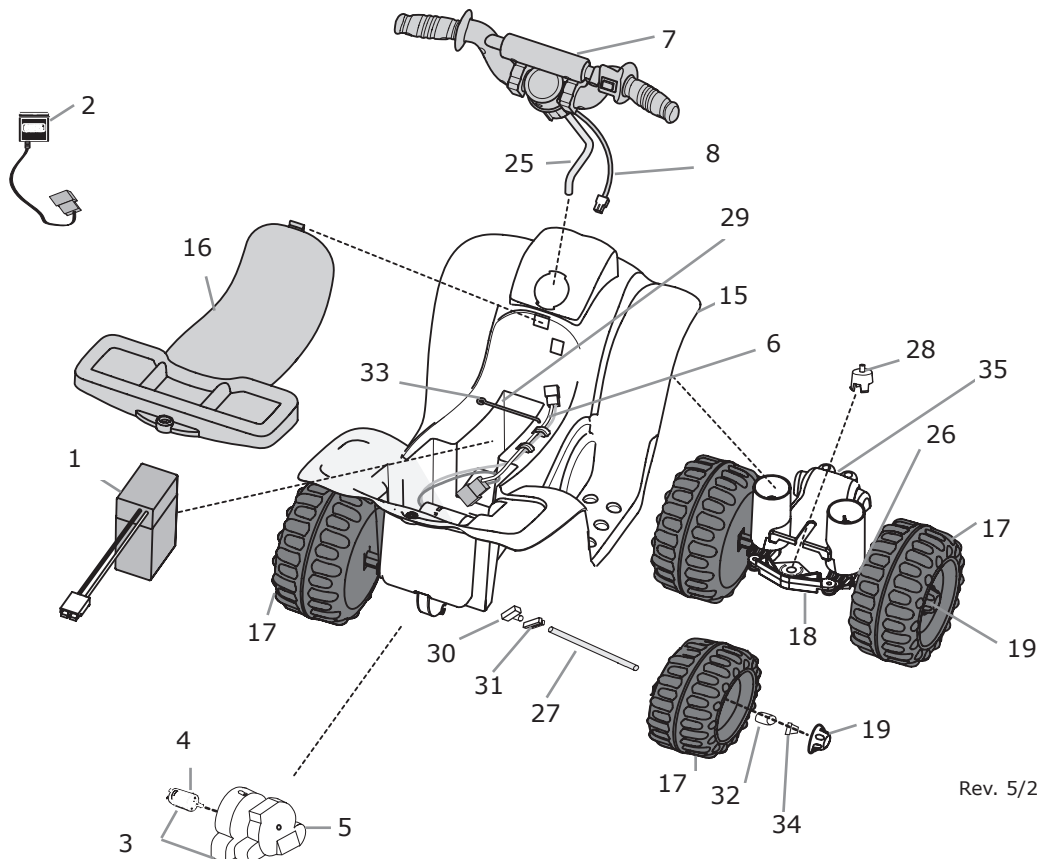

Age Range: 1-3 years
 Weight Limit: 40 lbs.
 Surfaces: Grass/Asphalt/Hard Surfaces
 Speed: 2 mph
 Colors: Pink Body/Purple Wheels
 Intro: 2008
 Suggested Retail: \$79.81
 Box Dimensions: 26.250 x 13 x 16.375
 17 lbs
 Warranty: One Year Vehicle
 6 Months Battery

N2892
 Barbie Princess
 Lil Quad
 PW Toddler Series
 6V 4 Amp

Rev. 5/29/08

Item No.	Description	Part No.	Qty	Item No.	Description	Part No.	Qty
Working / Electrical Parts				Hardware / Metal Parts			
1.	6V 4Amp Battery	00801-1457	1	25.	Steering Column	J8473-4539A	1
2.	6V 4Amp Charger	00801-1483	1	26.	Front Axle	77760-4519	2
3.	Motor Gearbox Assy	00968-3900	1	27.	Rear Axle	77760-4529	1
4.	Motor Assy	00968-3700	1	28.	Steering Column Retainer	J8473-2359	1
5.	Gearbox Assy #10	00968-3800	1	29.	Battery Retainer	74230-4129	1
6.	Main Wiring Harness	77760-9699	1	30.	Rectangular Bushing	74504-2549	2
7.	Handlebar Assembly w/harness (Includes handlebar harness/switch & steering column)	N2892-9209	1	31.	Wheel Bushing	78560-2659	2
8.	Handlebar Harness w/switch	3800-7785	1	32.	Bushing	M5727-2129	4
Plastic/Other Parts				Parts Not Shown			
15.	Vehicle w/Seat	N/A	1	Owner's Manual	N2892-0920	1	
16.	Seat w/Lock	N2892-6149	1	Label Sheet	N2892-0310	1	
17.	Wheel	N2892-2119	4	Parts Bag	3800-8226	1	
18.	Front Wheel Assembly	N2892-9139	1	5/16 Washer	0801-0253	2	
19.	Hubcap Center	M5727-2449	4	PIC Switch Pushbutton	00801-0697	1	
				Wrench	00801-1567	1	
				J-Lock Fastener - Black	78570-2439	1	